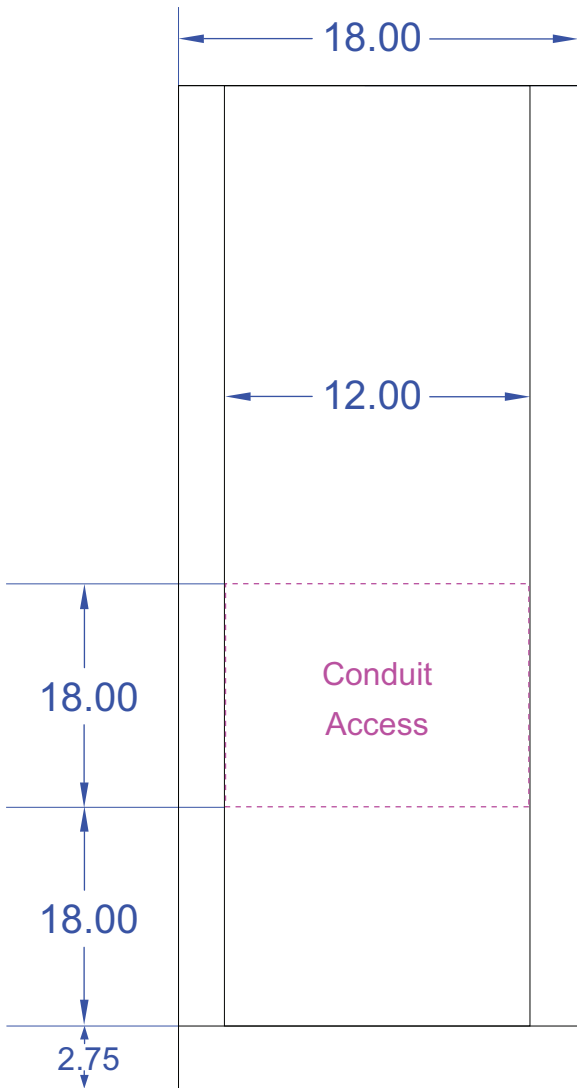

Right / Left Side View

Front View

\*Contact factory for special conduit access arrangements

71" Cabinet Conduit Dimensions	Drawing # <b>070-0013-01</b>	 <b>DSPM</b> INC. DIGITAL SIGNAL POWER MANUFACTURER www.DSPManufacturing.com	1921 S. Quaker Ridge Place Ontario, CA 91761 Ph: 1.877.DSPM POWER 1.877.377.6769 Fax: 909.930.3335 E-Mail: engineering@dspmanufacturing.com	Revision Level <b>NR</b>
	Drawing by: H.A. Berger			Sheet 1 of 1