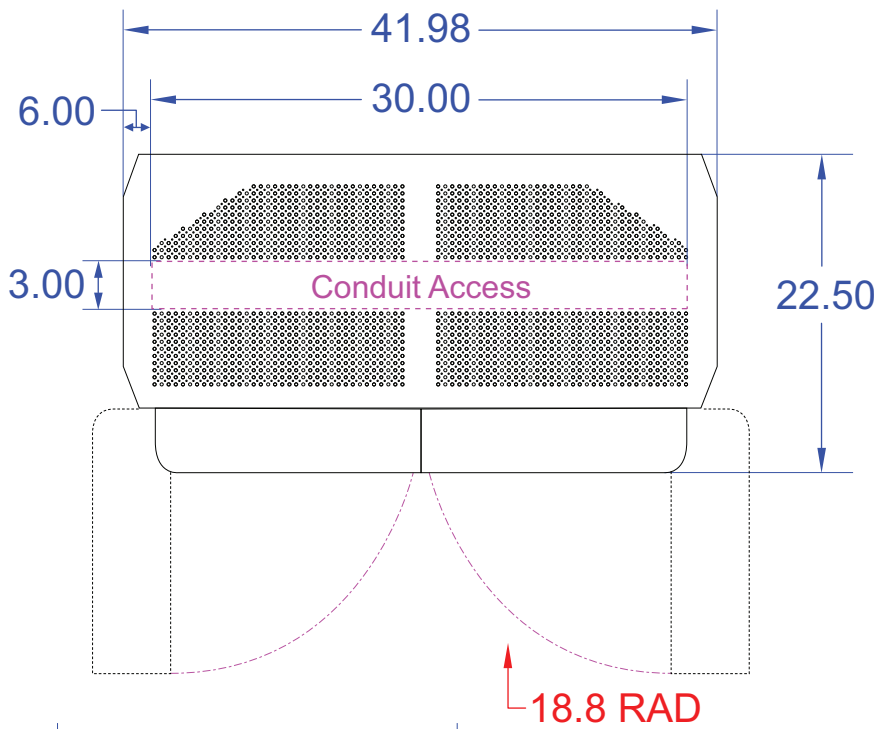

Top View

Notice: This drawing contains confidential and proprietary data originated. All design, manufacturing, reproduction, use and sale rights are expressly reserved. The recipient agrees by accepting this document, not to supply or disclose and information regarding it to any unauthorized person, or to incorporate this data into any other design or use thereof. All patent rights are expressly reserved.