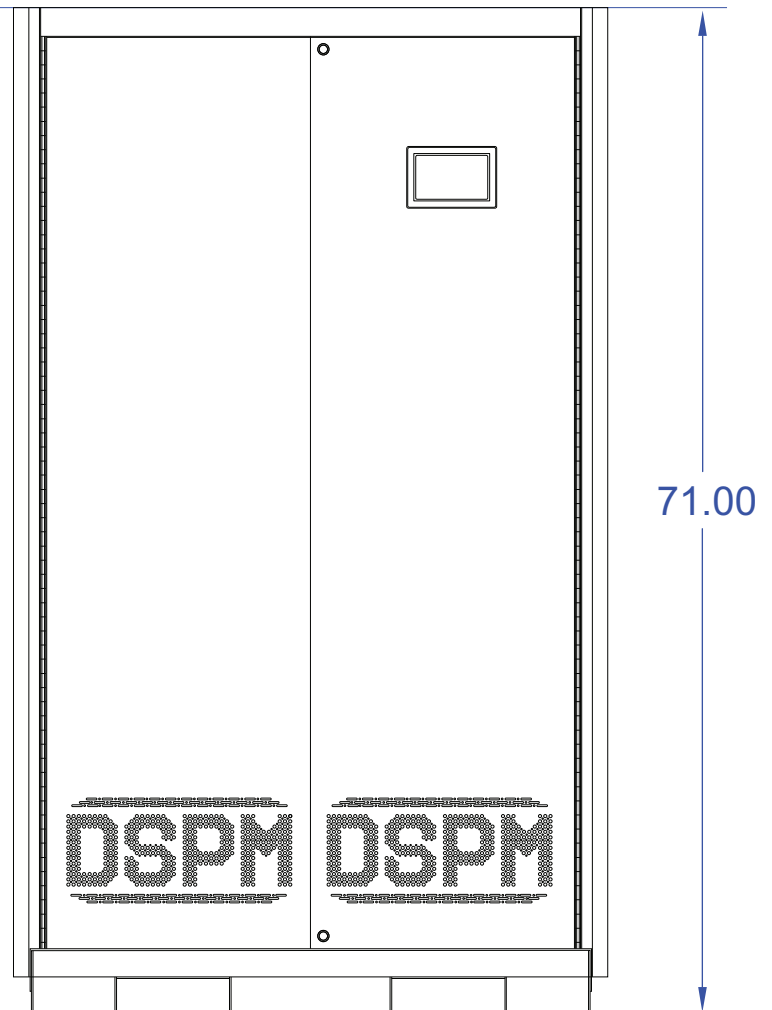

Right / Left Side View

Front View

\*Contact factory for special conduit access arrangements

71" Cabinet Conduit Dimensions	Drawing # <b>070-0013-01</b>	 <b>DSPM</b> INC. DIGITAL SIGNAL POWER MANUFACTURER www.DSPManufacturing.com	1921 S. Quaker Ridge Place Ontario, CA 91761 Ph: 1.877.DSPM POWER 1.877.377.6769 Fax: 909.930.3335 E-Mail: engineering@dspmanufacturing.com	Revision Level <b>NR</b>
	Drawing by: H.A. Berger			Sheet 1 of 1