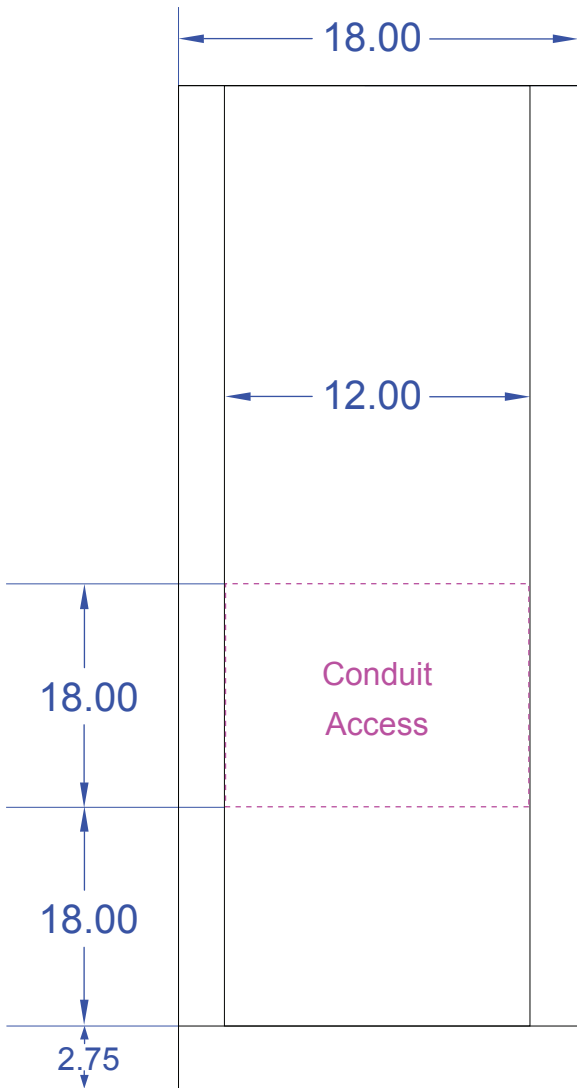

Right / Left Side View

Front View

\*Contact factory for special conduit access arrangements

71" Cabinet  
Conduit Dimensions

Drawing #  
070-0013-01

Drawing by: H.A. Berger

439 S. Stoddard Avenue  
San Bernardino, CA 92401  
Ph: 1.877.DSPM POWER  
1.877.377.6769  
Fax: 909.930.3335  
E-Mail: engineering@dspmanufacturing.com

Revision  
Level  
NR

Sheet 1 of 1