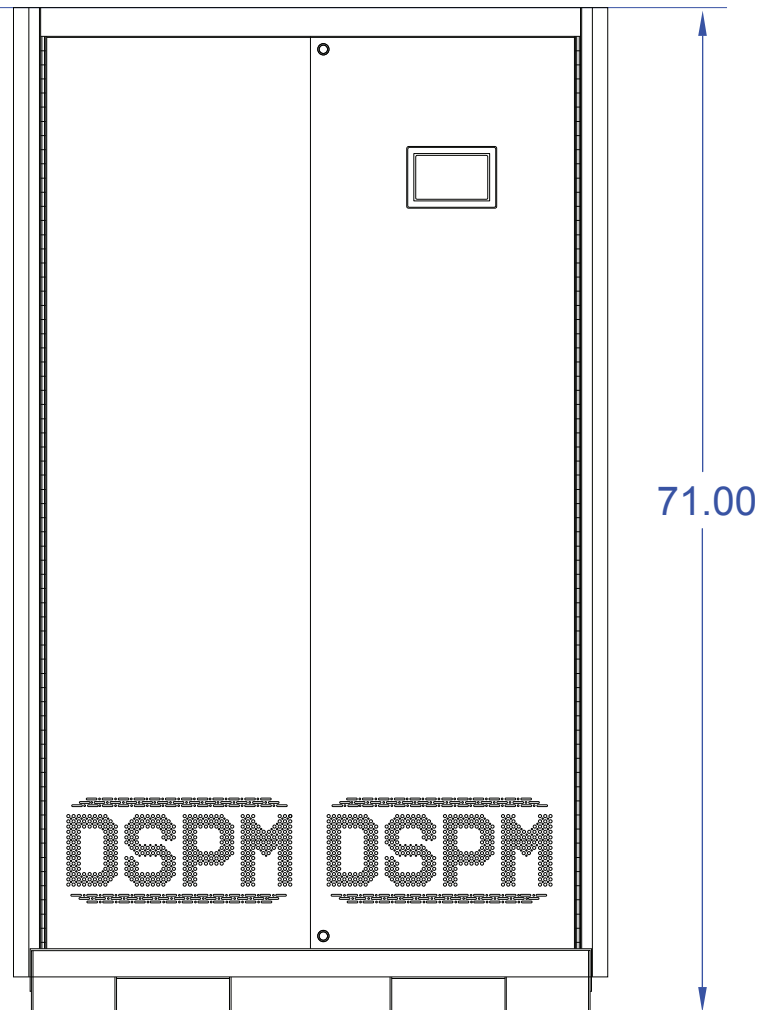

Right / Left Side View

Front View

\*Contact factory for special conduit access arrangements

71" Cabinet  
Conduit Dimensions

Drawing #  
070-0013-01

Drawing by: H.A. Berger

439 S. Stoddard Avenue  
San Bernardino, CA 92401  
Ph: 1.877.DSPM POWER  
1.877.377.6769  
Fax: 909.930.3335  
E-Mail: engineering@dspmanufacturing.com