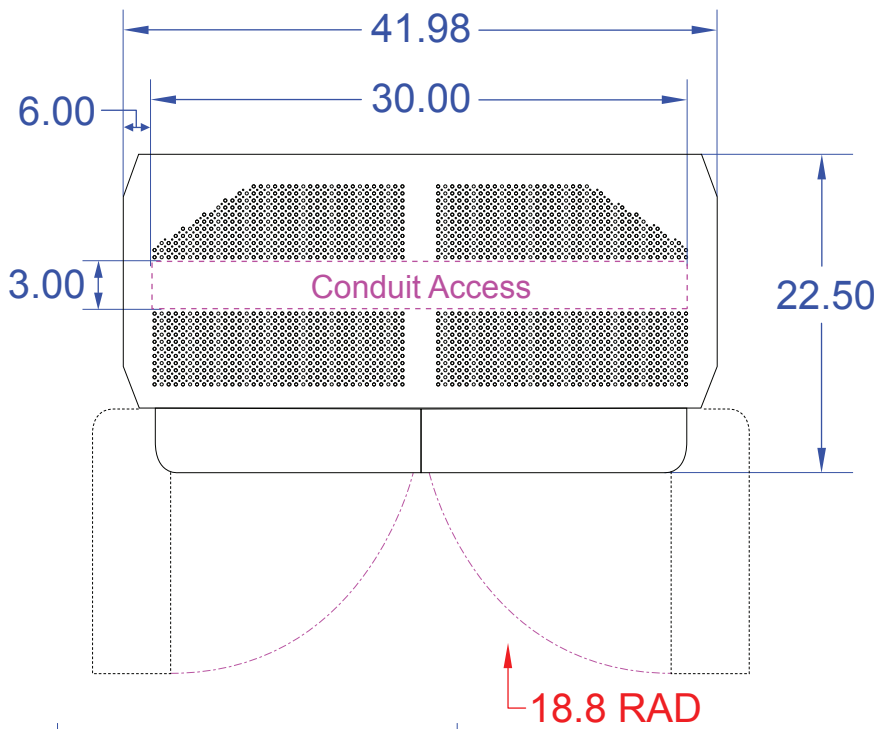

Top View

Notice: This drawing contains confidential and proprietary data originated. All design, manufacturing, reproduction, use and sale rights are expressly reserved. The recipient agrees by accepting this document, not to supply or disclose and information regarding it to any unauthorized person, or to incorporate this data into any other design or use thereof. All patent rights are expressly reserved.